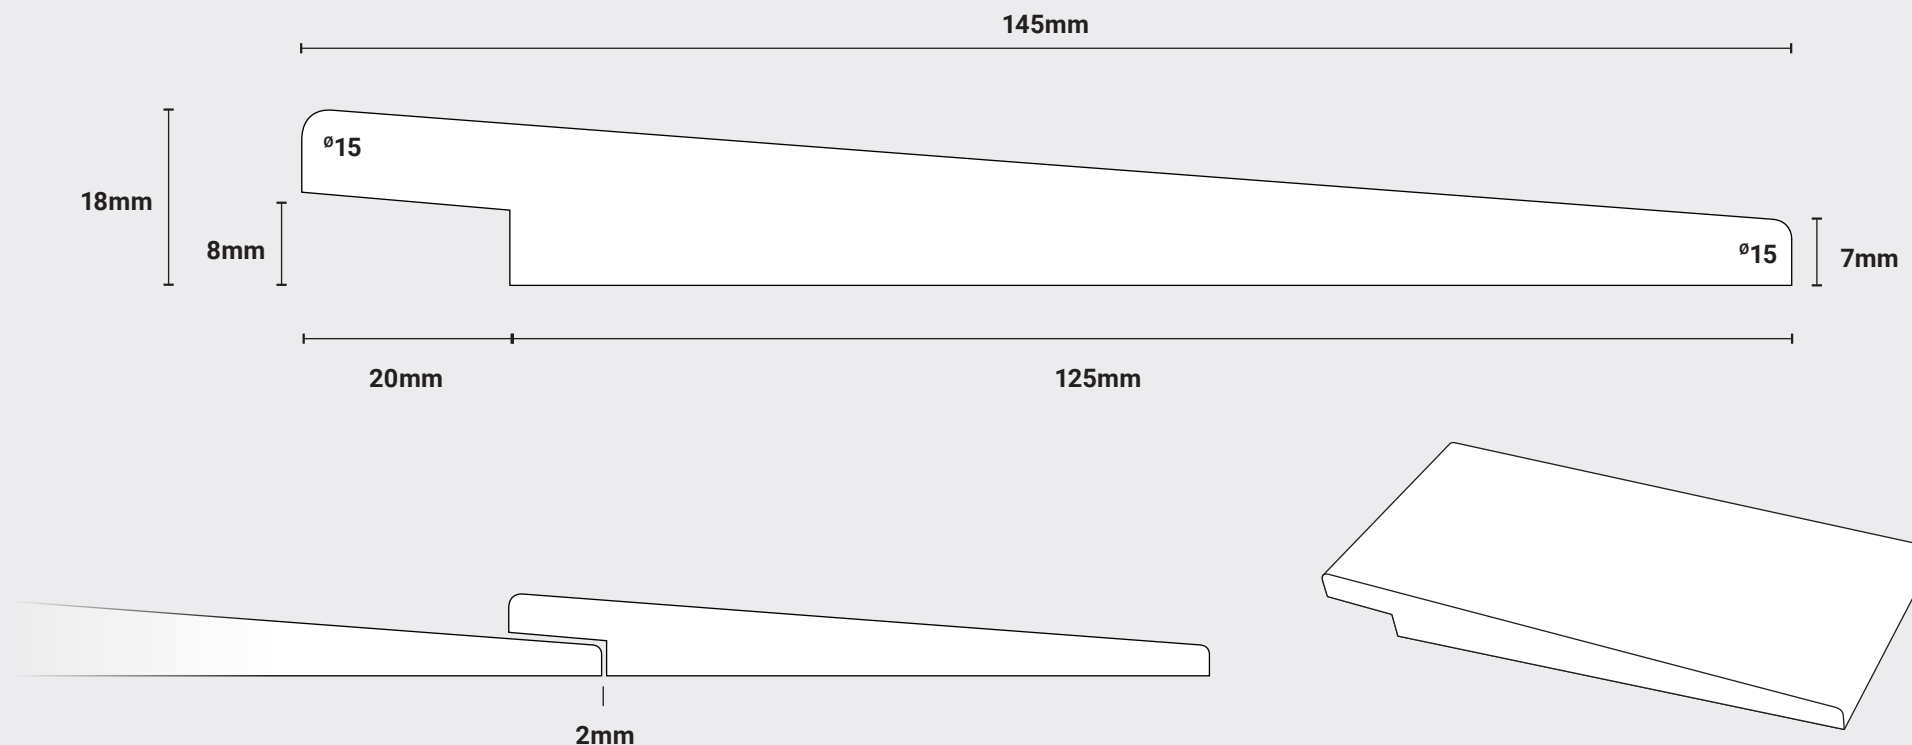

NOT TO SCALE

# PT91CS

Finished Size: 18mm x 145mm. Face Cover: 125mm Horizontal

For further information please contact us: +44 (0)121 559 5511 [sales@palmertimber.com](mailto:sales@palmertimber.com)  
Palmer Timber Limited. Granville Works, Station Road, Cradley Heath, West Midlands B64 6PW

Palmer Timber reserves the right to alter dimensions and profile without prior notice